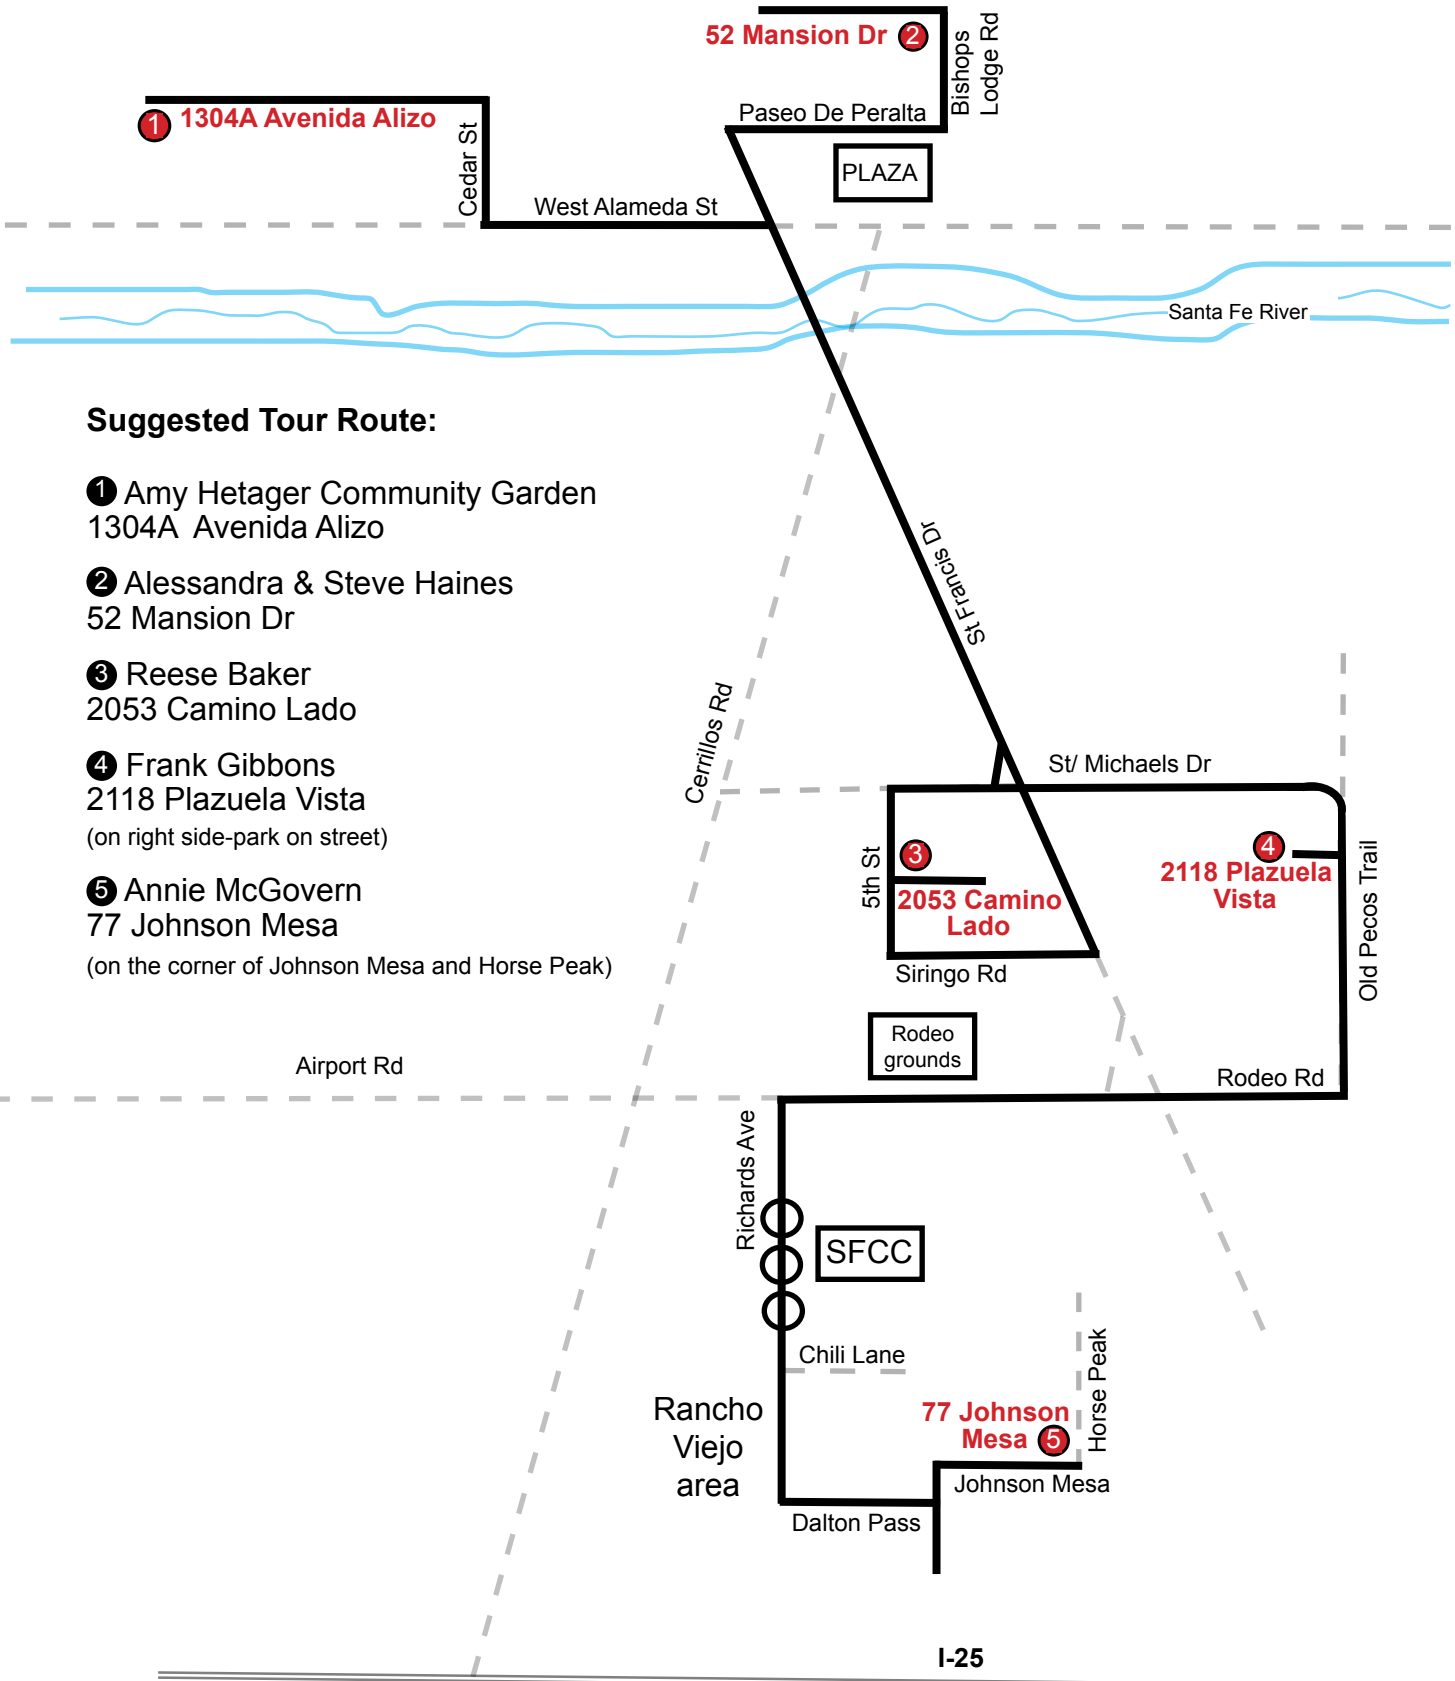

Suggested 2017 Kitchen Garden & Coop Tour Route

Suggested Tour Route:

- ① Amy Hetager Community Garden
1304A Avenida Alizo
- ② Alessandra & Steve Haines
52 Mansion Dr
- ③ Reese Baker
2053 Camino Lado
- ④ Frank Gibbons
2118 Plazuela Vista
(on right side-park on street)
- ⑤ Annie McGovern
77 Johnson Mesa
(on the corner of Johnson Mesa and Horse Peak)